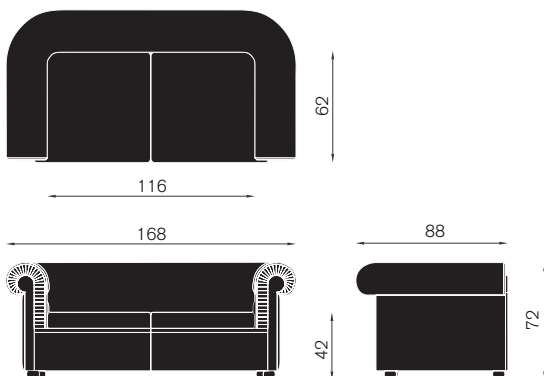

Materials:

Structure: Internal structure structure in wood, filled with expanded polyurethane and dacron.

Covers: fabric, synthetic material, leather, customer leather or customer fabric.

eb301
armchair

eb302
two-seater sofa

eb303
three-seater sofa