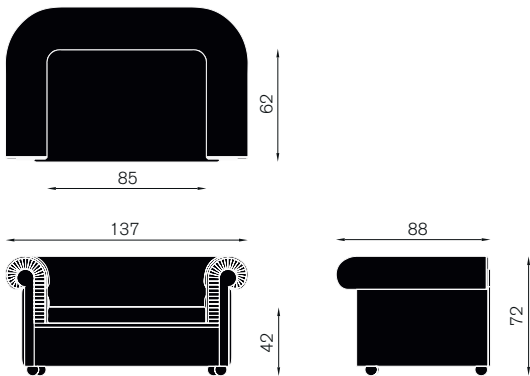

Bristol

Enrico Baleri | 1986

The Chesterfield sofa: the stuff of middle-class dreams, revisited and updated with a sardonic glance at our “fin the siècle”.

Armchair, two-seater sofa, three-seater, sofa with structure in wood, filled with expanded polyurethane and dacron. Covering in fabric, synthetic material, leather, customer leather or customer fabric.

Materials:

Structure: Internal structure structure in wood, filled with expanded polyurethane and dacron.

Covers: fabric, synthetic material, leather, customer leather or customer fabric.

eb301
armchair

eb302
two-seater sofa

eb303
three-seater sofa