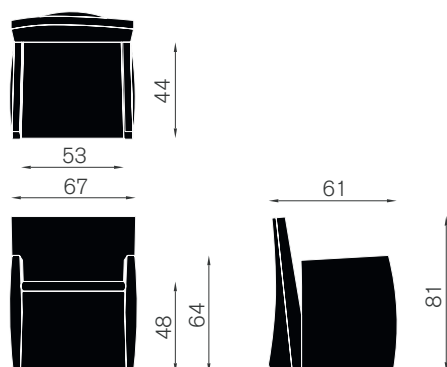

hw636 m capri large millenium
armchair