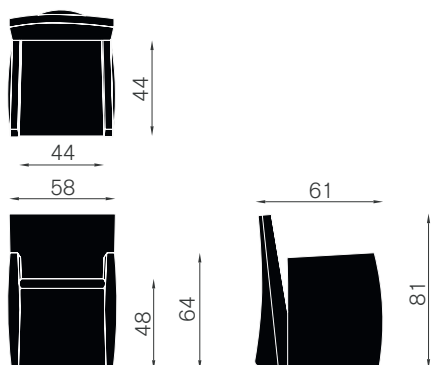

Capri Millenium
Caprilarge Millenium
Caprilow Millenium
Hannes Wettstein | 1999

Capri Millenium is a precise idea: function perfectly expressed.

Armchair with removable cover with cushion and reclining back. Five swelling castors, two in front and three in the back. Rubber castors covered in polyurethane. A pair of die-cast aluminum feet are available only upon request as an alternative to the frontal castors.

Materials:

Structure: structure in tubular steel

Padding: flexible polyurethane, cold-processed without CFC.

Covers: fabric, synthetic material, leather, customer leather or customer fabric.

hw630 m capri millenium
armchair