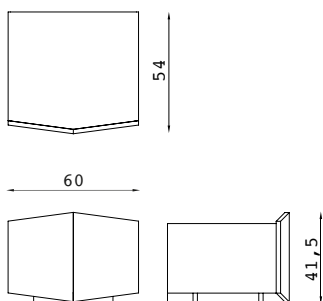

Concertina

Claesson Koivisto Rune | 2020

Modular containers in MDF with soft closing hinge system. Available in three dimensions in glossy lacquered finish colors RAL 9005 (n), RAL 9001 (w) and RAL 3003 (r).

Materials:

Structure: MDF

Finishes: glossy lacquered RAL 9005, RAL 9001 or RAL 3003

ckr401 low container in MDF

ckr402 medium container in MDF with shelf

ckr403 high container in MDF with two shelves