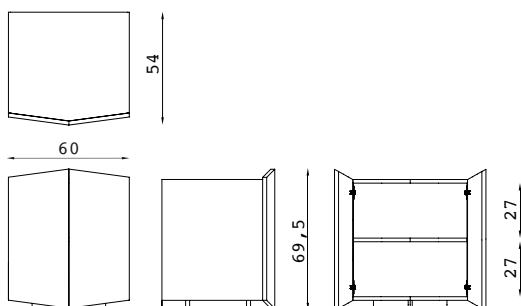

Materials:

Structure: MDF

Finishes: glossy lacquered RAL 9005, RAL 9001 or RAL 3003

ckr401 low container in MDF

ckr402 medium container in MDF with shelf

ckr403 high container in MDF with two shelves